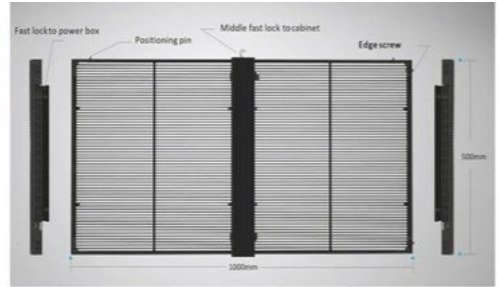

transparen video wall